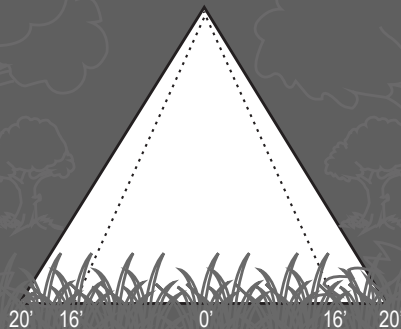

## Specifications and Features:

**Body:** Brass area light hat, aged brass finish

**Lens:** Polycarbonate frosted lens with rubber gaskets

**Warranty:** Lifetime warranty

Height: 2 in. (5.08 cm)  
Lens Height: 2.75 in. (6.98 cm)  
Lens Diameter: 1.5 in. (3.81 cm)

WT150

**HAT ONLY, STEMS  
SOLD SEPARATELY**

**LandLight**  
Enhance The Night

**EASILY CONVERTED  
TO LED WITH THE  
APPROPRIATE BULB**

ALSTEM12  
8' to 12' Diameter

ALSTEM18  
16' to 20' Diameter

ALSTEM24  
16' to 24' Diameter