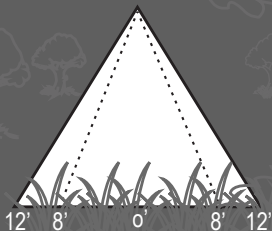

## Specifications and Features:

**Body:** Brass area light hat, aged brass finish

**Lens:** Polycarbonate frosted lens with rubber gaskets

**Warranty:** Lifetime warranty

Height: 2 in. (5.08 cm)  
Lens Height: 2.75 in. (6.98 cm)  
Lens Diameter: 1.5 in. (3.81 cm)

WT150

**HAT ONLY, STEMS  
SOLD SEPARATELY**

**LandLight**  
Enhance The Night

**EASILY CONVERTED  
TO LED WITH THE  
APPROPRIATE BULB**

ALSTEM12  
8' to 12' Diameter

ALSTEM18  
16' to 20' Diameter

ALSTEM24  
16' to 24' Diameter