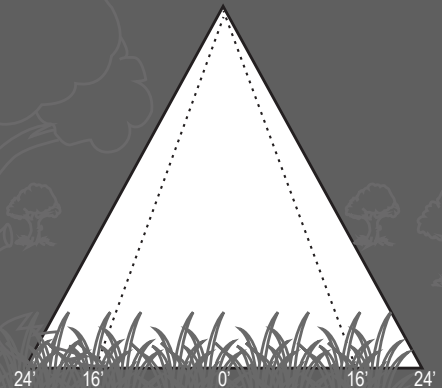

## Specifications and Features:

**Body:** Brass area light hat, aged brass finish

**Lens:** Polycarbonate frosted lens with rubber gaskets

**Warranty:** Lifetime warranty

Height: 2 in. (5.08 cm)  
Lens Height: 2.75 in. (6.98 cm)  
Lens Diameter: 1.5 in. (3.81 cm)

WT150

**HAT ONLY, STEMS  
SOLD SEPARATELY**

**LandLight**  
Enhance The Night

**EASILY CONVERTED  
TO LED WITH THE  
APPROPRIATE BULB**

ALSTEM12  
8' to 12' Diameter

ALSTEM18  
16' to 20' Diameter

ALSTEM24  
16' to 24' Diameter