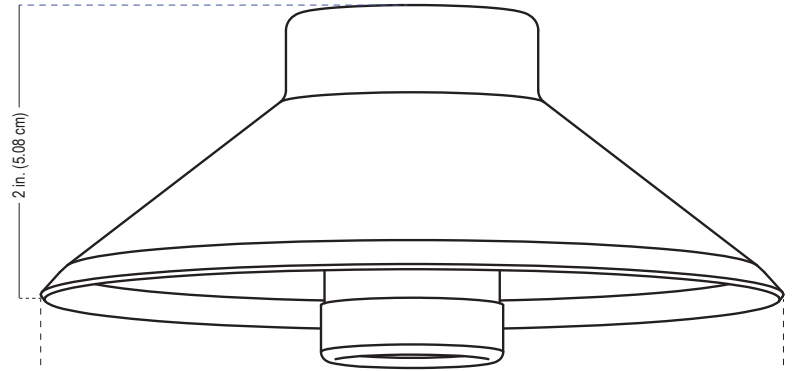

# BRASS AREA LIGHT HAT

## Specifications and Features:

**Body:** Brass area light hat, aged brass finish

**Lens:** Polycarbonate frosted lens with rubber gaskets

**Warranty:** Lifetime warranty

Height: 2 in. (5.08 cm)  
Lens Height: 2.75 in. (6.98 cm)  
Lens Diameter: 1.5 in. (3.81 cm)

WT150

**HAT ONLY, STEMS  
SOLD SEPARATELY**

**LandLight**  
Enhance The Night

**EASILY CONVERTED  
TO LED WITH THE  
APPROPRIATE BULB**

ALSTEM12  
8' to 12' Diameter

ALSTEM18  
16' to 20' Diameter

ALSTEM24  
16' to 24' Diameter