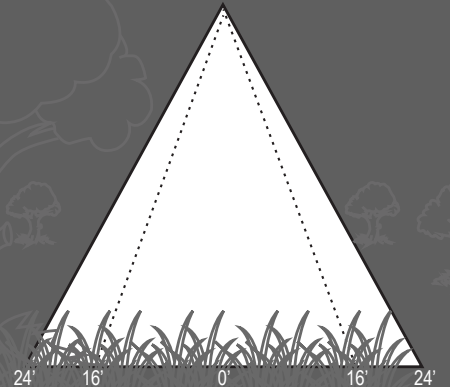

BRASS AREA LIGHT HAT

Specifications and Features:

Body: Brass area light hat, aged brass finish

Style: Umbrella

Lens: Polycarbonate frosted lens with rubber gaskets

Diameter: 8.25 in. (20.95 cm)
Height: 4 in. (10.16 cm)
Lens Height: 2.5 in. (6.35 cm)
Lens Diameter: 1.5 in. (3.81 cm)

WT200

**HAT ONLY, STEMS
SOLD SEPARATELY**

LandLight
Enhance The Night

**EASILY CONVERTED
TO LED WITH THE
APPROPRIATE BULB**

ALSTEM12
6' to 12' Diameter

ALSTEM18
16' to 20' Diameter

ALSTEM24
16' to 24' Diameter