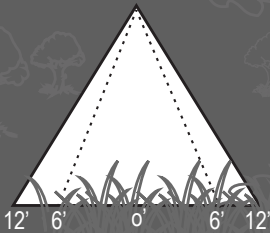

BRASS AREA LIGHT HAT

Specifications and Features:

Body: Brass area light hat, aged brass finish

Style: Umbrella

Lens: Polycarbonate frosted lens with rubber gaskets

Diameter: 8.25 in. (20.95 cm)
Height: 4 in. (10.16 cm)
Lens Height: 2.5 in. (6.35 cm)
Lens Diameter: 1.5 in. (3.81 cm)

WT200

**HAT ONLY, STEMS
SOLD SEPARATELY**

LandLight
Enhance The Night

**EASILY CONVERTED
TO LED WITH THE
APPROPRIATE BULB**

ALSTEM12
6' to 12' Diameter

ALSTEM18
16' to 20' Diameter

ALSTEM24
16' to 24' Diameter