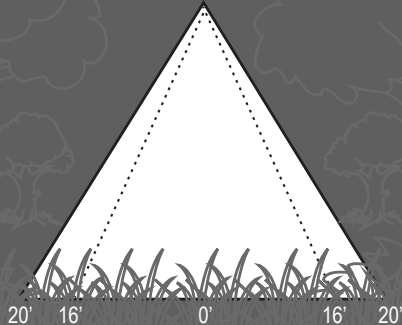

BRASS AREA LIGHT HAT

Specifications and Features:

Body: Brass area light hat, aged brass finish

Style: Umbrella

Lens: Polycarbonate frosted lens with rubber gaskets

Diameter: 8.25 in. (20.95 cm)
Height: 4 in. (10.16 cm)
Lens Height: 2.5 in. (6.35 cm)
Lens Diameter: 1.5 in. (3.81 cm)

WT200

**HAT ONLY, STEMS
SOLD SEPARATELY**

LandLight
Enhance The Night

**EASILY CONVERTED
TO LED WITH THE
APPROPRIATE BULB**

ALSTEM12
6' to 12' Diameter

ALSTEM18
16' to 20' Diameter

ALSTEM24
16' to 24' Diameter