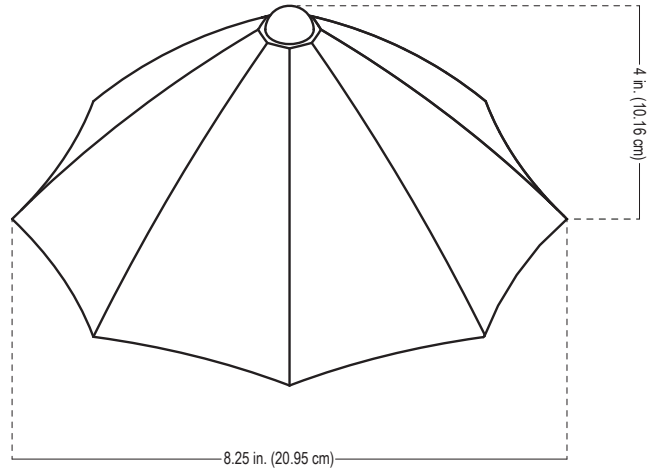

BRASS AREA LIGHT HAT

Specifications and Features:

Body: Brass area light hat, aged brass finish

Style: Umbrella

Lens: Polycarbonate frosted lens with rubber gaskets

Diameter: 8.25 in. (20.95 cm)
Height: 4 in. (10.16 cm)
Lens Height: 2.5 in. (6.35 cm)
Lens Diameter: 1.5 in. (3.81 cm)

WT200

**HAT ONLY, STEMS
SOLD SEPARATELY**

LandLight
Enhance The Night

**EASILY CONVERTED
TO LED WITH THE
APPROPRIATE BULB**

ALSTEM12
6' to 12' Diameter

ALSTEM18
16' to 20' Diameter

ALSTEM24
16' to 24' Diameter