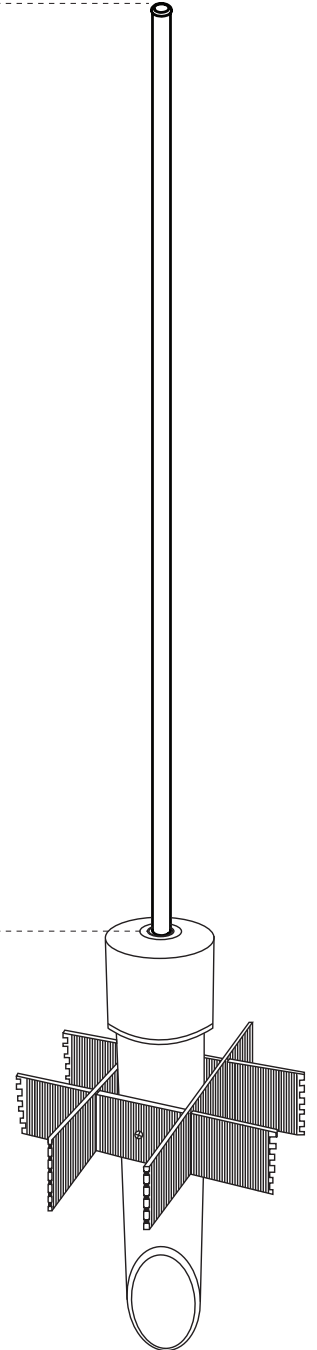

BRASS 60" STEM

LandLight
Enhance The Night

WTALSTEM60

STEM ONLY, HAT
SOLD SEPARATELY

EASILY CONVERTED
TO LED WITH THE
APPROPRIATE BULB

Specifications and Features:

Body: Brass stem, aged brass finish

Socket: Spring loaded ceramic bi-pin socket with dual contact

Wire: Industry First, double wire lead pre-connected to the fixture, 16 awg (UL listed), brown
-25 foot wire lead, pre-stripped for easy wire connection
-18 inch wire lead, LED connection ready

Stake: Heavy duty molded PVC with ground stabilizer, styled cap with internal seal, and rounded edges for smooth wire entry

Warranty: Lifetime warranty on fixture housing

Certification: Complies with the requirements of UL-1838 and CAN/CSA-C22.2 No. 250.7. Identified with the ETL and cETL Listed Mark.

60" (152.4 cm)

Enhance The Night - www.landlight.ca